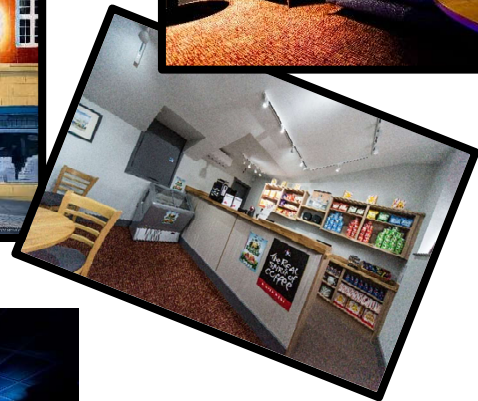

Elite Cinema and Theatre

Showing a Wide Range of Films, National Theatre Live Performances and Theatre Productions in the Heart of Ashbourne.

Tickets Available To Purchase Through The Ticket Office Or Via Our Website